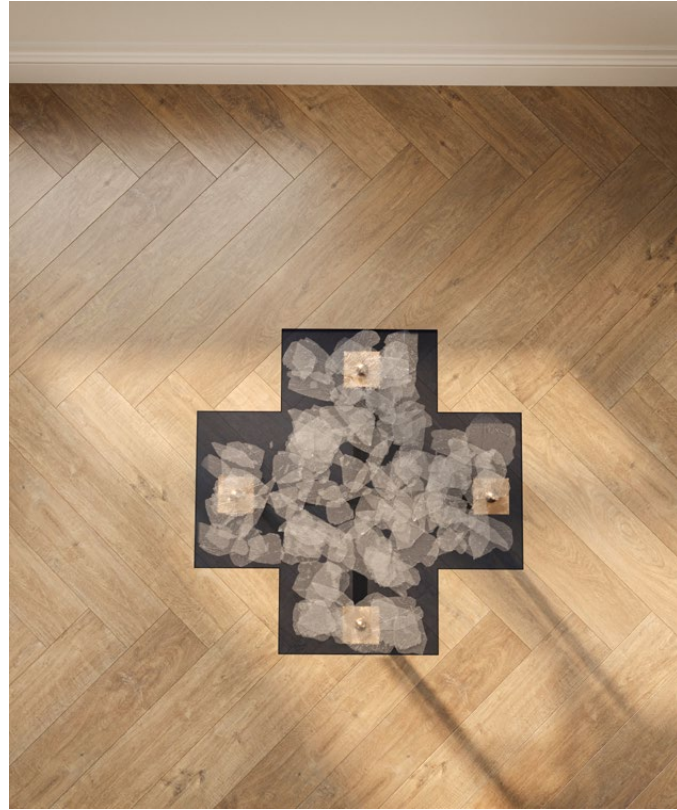

X PLUS TABLE

InterMica® glass: laminated Starphire glass with black mica flakes, bronze, brass, high-strength steel, 18 x 18 x 16 in.

TRAY

TRAY, 2023

InterMica® laminated Starphire glass, white mica flakes, brass, 13.5 x 12.25 x .75 in.