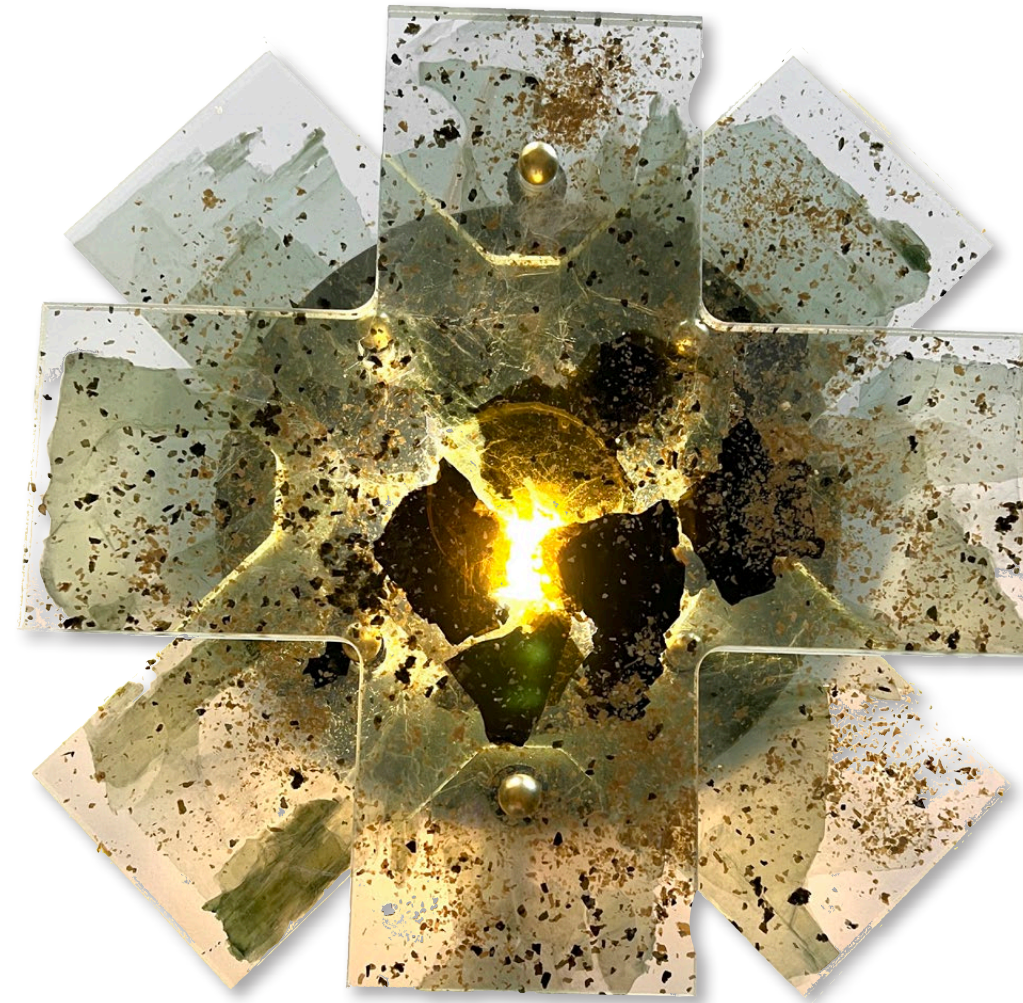

NIMBUS LIGHT #1
WALL SCONCE, 2023

InterMica® laminated Starphire glass with green, gold & black mica flakes, LED bulb, 14 x 14 x 2.75 in.